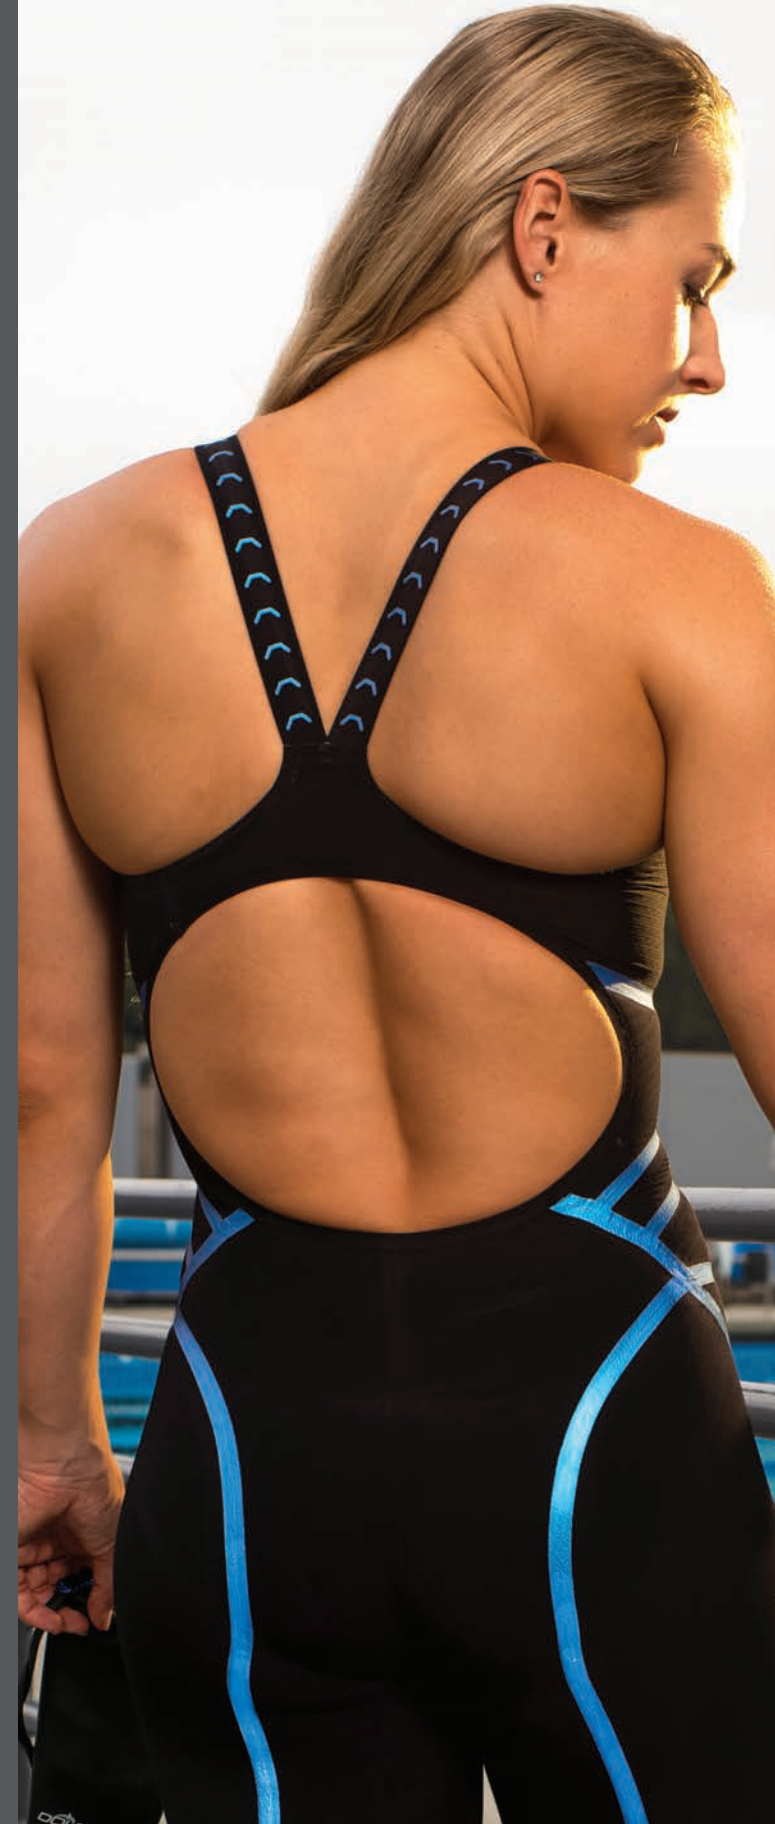

428

426

428

Back

NEW! WOMEN'S OPEN BACK

1141RRF *Flex Leg* | 1141RRT *Tight Leg*
1141RLF *Flex Leg Long* | 1141RLT *Tight Leg Long*
42% Nylon / 31% Polyester / 27% Spandex.
See technical features [pg. 6-7]

Colors: Black (426), Silver (428)
Flex Leg Sizes: 24, 26, 28, 30
Tight Leg Sizes: 22, 24, 26, 28, 30
Long Sizes: 24, 26, 28

428

426

428

Back

NEW! WOMEN'S CLOSED BACK

1142RRF *Flex Leg* | 1142RRT *Tight Leg*
1142RLF *Flex Leg Long* | 1142RLT *Tight Leg Long*
42% Nylon / 31% Polyester / 27% Spandex. Full-wrap
torso taping eliminates drumming and gapping.
See technical features [pg. 6-7]

Colors: Black (426), Silver (428)
Flex Leg Sizes: 24, 26, 28, 30
Tight Leg Sizes: 22, 24, 26, 28, 30
Long Sizes: 24, 26, 28