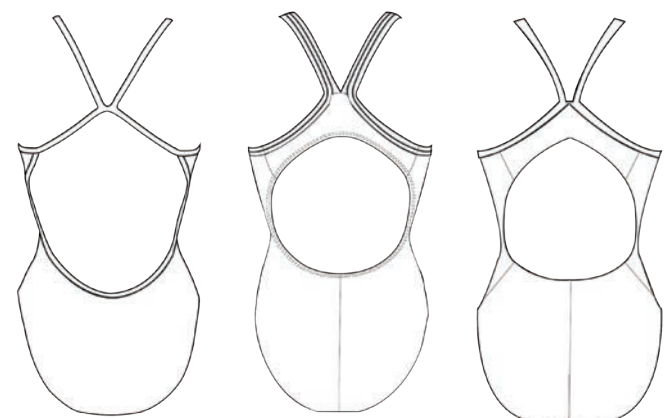

NEW! CUSTOM SUBLIMATION

Choose from 45 Colors, 10 Customizable Prints & 11 Logo Placement Areas! Low Minimums!
100% Polyester

String Back

DBX Back

V Back

1. PICK YOUR STYLE

2. PICK YOUR PRINT