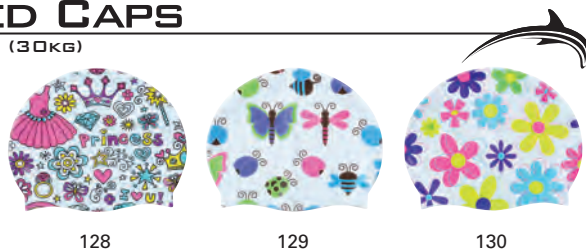

- 976 Pink/Yellow/Orange 979 Blue/Purple/Pink
- 977 Blue/Black/Green 978 Black/Green/Silver

YOUTH PRINTED CAPS

100% SILICONE, HEAVYWEIGHT (30KG)

LD940

Prints:

- 128 Day Dreaming
- 129 La La Bugs
- 130 Little Miss Sunshine