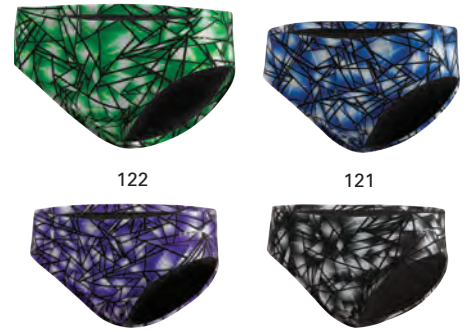

121 124 127

122 121
124 127