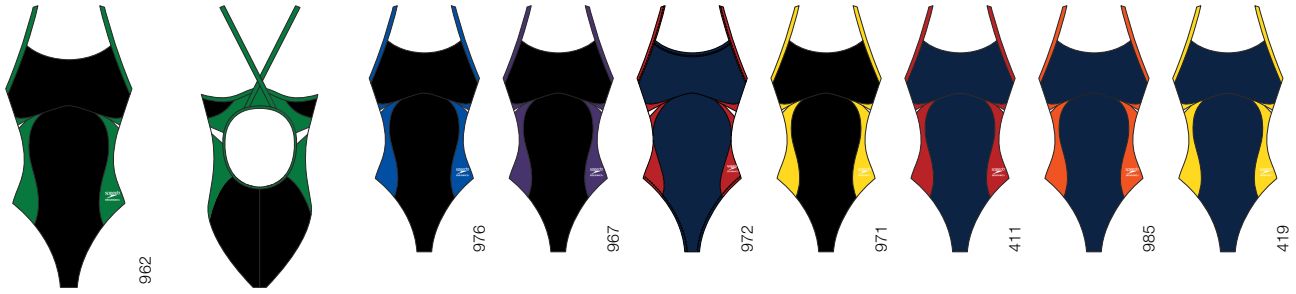

Speedo Green 320, Speedo Blue 431, Speedo Red 601, Blue/Green 421

ADULT/YOUTH \$54.00/A0072

ENDURANCE+

50% POLYESTER/50% PBT

SPARK SPLICE FLYBACK

NEW

ADULT/YOUTH 7719914

SIZES 20, 22, 24, 26, 28, 30, 6/32, 8/34, 10/36, 12/38, 14/40

ADULT/YOUTH \$79.00/A0593

COLORS

Black/Green 962, Black/Blue 976, Black/Purple 967, Black/Red 972, Black/Yellow 971, Navy/Red 411, Navy/Orange 985, Navy/Gold 419

ENDURANCE+

50% POLYESTER/50% PBT

SPARK SPLICE SUPER PRO