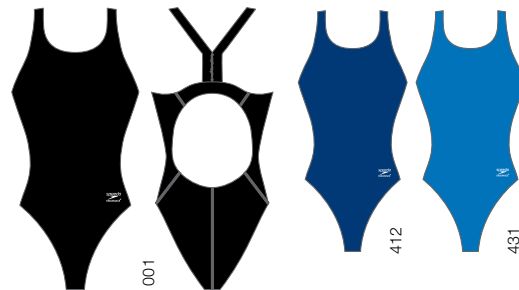

ENDURANCE+

50% POLYESTER/50% PBT

ENDURANCE+ SOLID THIN STRAP

ADULT 8191442

SIZES 26, 28, 30, 6/32, 8/34, 10/36, 12/38, 14/40

COLORS

Speedo Black 001, Speedo Red 601, Speedo Blue 431, Speedo Navy 434

ADULT \$69.00/A0543

ENDURANCE+

50% POLYESTER/50% PBT

ENDURANCE+ SOLID SUPER PRO

ADULT 819004
YOUTH 819003

SIZES 26, 28, 30, 6/32, 8/34, 10/36, 12/38, 14/40, 16/42, 18/44
SIZES 6/22, 8/24, 10/26, 12/28

COLORS

Speedo Black 001, Navy 412, Speedo Blue 431

ADULT \$69.00/A0543
YOUTH \$69.00/Y0543

ENDURANCE+

50% POLYESTER/50% PBT

ENDURANCE+ JAMMER

ADULT 805014
YOUTH 805013

SIZES 30, 32, 34, 36, 38
SIZES 22, 24, 26, 28

COLORS
Speedo Black 001, Navy 412,
Speedo Blue 431