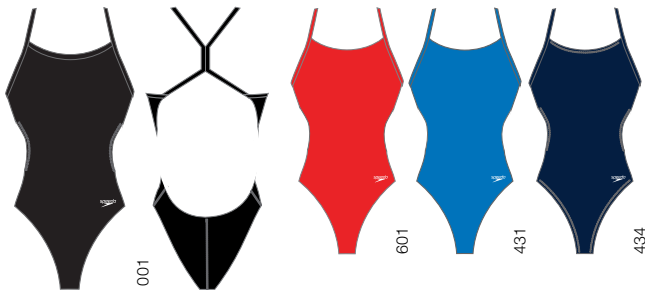

POWERFLEX ECO 78% ECONYL (RECYCLED NYLON)/22% LYCRA® XTRA LIFE SPANDEX

POWER FLEX ECO BRIEF

ADULT 70800	SIZES 30, 32, 34, 36, 38, 40
YOUTH 72800	SIZES 22, 24, 26, 28
COLORS New Black 002, Speedo Navy 434, New Sapphire 430, True Red 638	ADULT \$39.00/A0591 YOUTH \$39.00/Y0591

ENDURANCE 53% POLYESTER/47% PBT

THE ONE

ADULT 7719928 **SIZES** 24, 26, 28, 30, 6/32, 8/34, 10/36, 12/38, 14/40

COLORS
Speedo Black 001, Speedo Red 601, Speedo Blue 431, Speedo Navy 434

ADULT \$69.00/A0543

ENDURANCE 53% POLYESTER/47% PBT

THE ONE BRIEF

ADULT 7705922 **SIZES** 26, 28, 30, 32, 34, 36, 38

COLORS
Speedo Black 001, Speedo Red 601, Speedo Blue 431, Speedo Navy 434

ADULT \$39.00/A0591

KATIE MEILI
The One