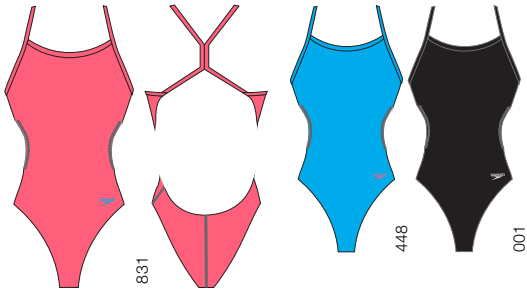

COLORS Deep Coral 831, Electric Turq 448 ADULT \$69.00/A0543

TRAINING SUITS 53% POLYESTER/47% PBT

TURNZ HERO BACK 1PC

NEW

AVAILABLE 5/01

ADULT 7719922 SIZES 24, 26, 28, 30, 6/32, 8/34, 10/36, 12/38, 14/40

COLORS Deep Coral 831, Electric Turq 448 ADULT \$69.00/A0543

TRAINING SUITS 53% POLYESTER/47% PBT

TURNZ ONE BACK

AVAILABLE 5/01

ADULT 7719928

SIZES 24, 26, 28, 30, 6/32, 8/34, 10/36, 12/38, 14/40

COLORS

Deep Coral 831, Electric Turq 448, Speedo Black 001

ADULT \$69.00/A0543