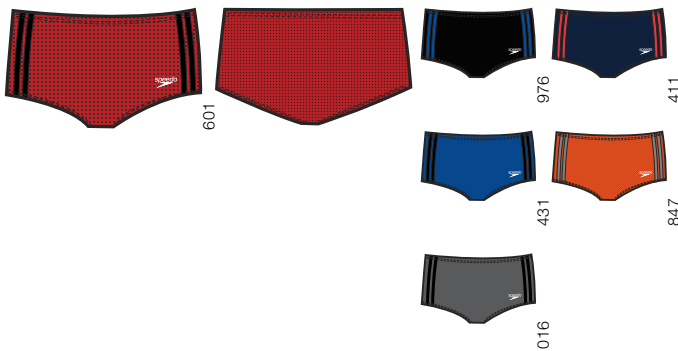

SOLID POLY MESH SQUARE LEG TRAINING SUIT

ADULT 705970 SIZES 26, 28, 30, 32, 34, 36, 38, 40

COLORS Speedo Red 601, Black/Blue 976, Navy/Red 411, Speedo Blue 431, Speedo Orange 847, Charcoal/Black 016 ADULT $39.00/A0591