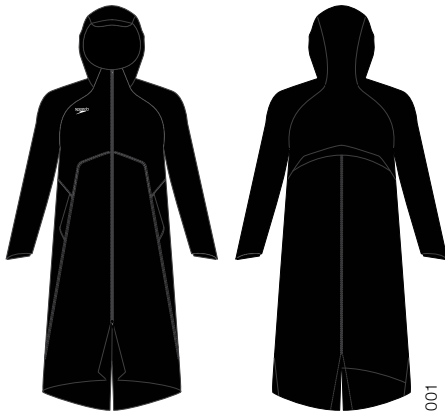

COLORS
 Speedo Black 001, Navy 412

TEAM APPAREL OUTER: 100% POLYESTER/ INNER: 100% POLYESTER FLEECE

ELITE PARKA

NEW

ADULT 7720901 SIZES XS, S, M, L, XL, XXL

COLORS Speedo Black 001

ADULT \$169.00/A0548

- FEATURES**
- Water resistant outer with quilted fleece liner.
 - Double front zipper.
 - 12" internal zip pocket at chest for customization or media.
 - Pull cord bungees to tighten hood.
 - Back vent for easy customization.