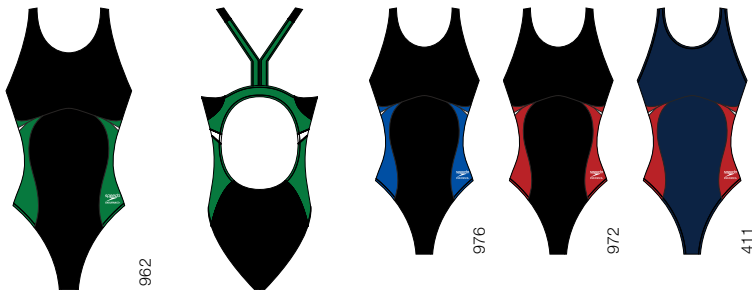

Speedo Green 320, Speedo Blue 431, Speedo Red 601, Blue/Green 421

ADULT/YOUTH \$54.00/A0072

ENDURANCE+

50% POLYESTER/50% PBT

SPARK SPLICE FLYBACK

NEW

ADULT/YOUTH 7719914

SIZES 20, 22, 24, 26, 28, 30, 6/32, 8/34, 10/36, 12/38, 14/40

ADULT/YOUTH \$79.00/A0593

COLORS

Black/Green 962, Black/Blue 976, Black/Purple 967, Black/Red 972, Black/Yellow 971, Navy/Red 411, Navy/Orange 985, Navy/Gold 419

ENDURANCE+

50% POLYESTER/50% PBT

SPARK SPLICE SUPER PRO

NEW

ADULT/YOUTH 7719915

SIZES 20, 22, 24, 26, 28, 30, 6/32, 8/34, 10/36, 12/38, 14/40

ADULT/YOUTH \$79.00/A0593

COLORS

Black/Green 962, Black/Blue 976, Black/Purple 967, Black/Red 972, Black/Yellow 971, Navy/Red 411, Navy/Orange 985