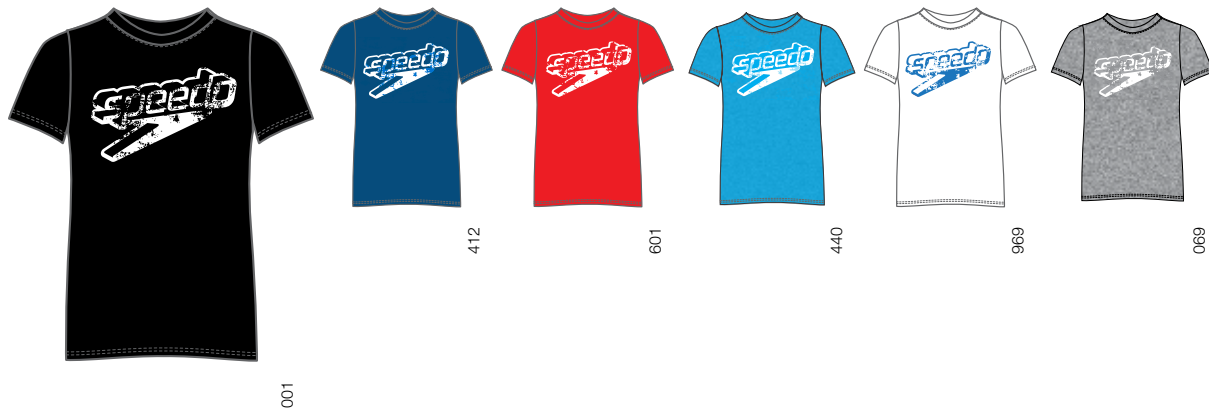

MALE FRONT LOGO TEE

ADULT 7201413 SIZES S, M, L, XL, XXL ADULT $20.00/A0001

COLORS
Speedo Black 001, Navy 412, Speedo Red 601, Turquoise 440, White/Blue 969, Medium Heather Grey 069