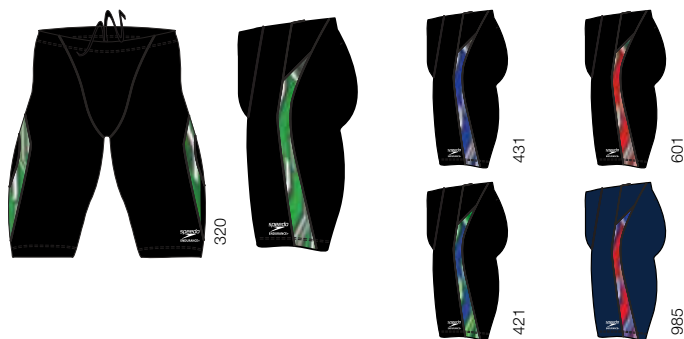

LIQUID VELOCITY JAMMER

NEW

ADULT/YOUTH 7705904

SIZES 22, 24, 26, 28, 30, 32, 34, 36, 38

COLORS

Speedo Green 320, Speedo Blue 431, Speedo Red 601, Blue/Green 421, Red/White/Blue 985

ADULT/YOUTH $54.00/A0072

ENDURANCE+

50% POLYESTER/50% PBT