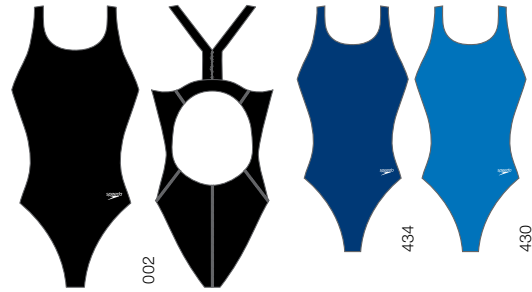

ADULT/YOUTH \$49.00/A0542

POWERFLEX ECO

78% ECONYL (RECYCLED NYLON)/22% LYCRA® XTRA LIFE SPANDEX

REVOLVE SPLICE BRIEF

ADULT/YOUTH 8051651

SIZES 22, 24, 26, 28, 30, 32, 34, 36, 38

COLORS

Blue 420, Speedo Purple 502, Speedo Orange 847, Speedo Red 601, Speedo Green 320, Speedo Maroon 608, Speedo Black 001, Speedo Navy 434, Sapphire/Gold 977

ADULT/YOUTH \$44.00/A0022

POWERFLEX ECO 78% ECONYL (RECYCLED NYLON)/22% LYCRA® XTRA LIFE SPANDEX

POWER FLEX ECO FLYBACK

ADULT 819006	SIZES 26, 28, 30, 6/32, 8/34, 10/36, 12/38, 14/40
YOUTH 819005	SIZES 6/22, 8/24, 10/26, 12/28
COLORS New Black 002, Speedo Navy 434, New Sapphire 430, True Red 638* (*Adult Only)	ADULT \$64.00/A0023 YOUTH \$64.00/Y0023

POWERFLEX ECO 78% ECONYL (RECYCLED NYLON)/22% LYCRA® XTRA LIFE SPANDEX

POWER FLEX ECO SUPER PRO

ADULT 819002	SIZES 26, 28, 30, 6/32, 8/34, 10/36, 12/38, 14/40, 16/42, 18/44
YOUTH 819001	SIZES 4/20, 6/22, 8/24, 10/26, 12/28
COLORS New Black 002, Speedo Navy 434, New Sapphire 430	ADULT \$64.00/A0023 YOUTH \$64.00/Y0023