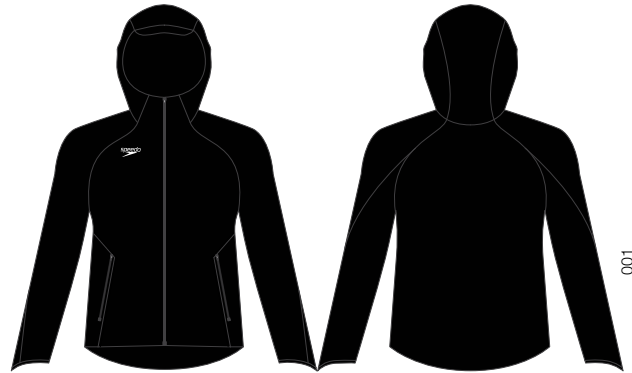

TEAM APPAREL

100% POLYESTER

ELITE MALE JACKET

NEW

ADULT 7720902

SIZES S, M, L, XL, XXL

COLORS
Speedo Black 001

ADULT \$80.00/A0004

FEATURES

- Water resistant outer and fleece lined for warmth.
- 12" internal zip pocket at chest for customization or media.
- Front fleece lined zip pockets.
- Full front zip with custom Speedo pull cord.

TEAM APPAREL

100% POLYESTER

ELITE FEMALE JACKET

NEW

ADULT 7720903

SIZES S, M, L, XL

COLORS
Speedo Black 001

ADULT \$80.00/A0004