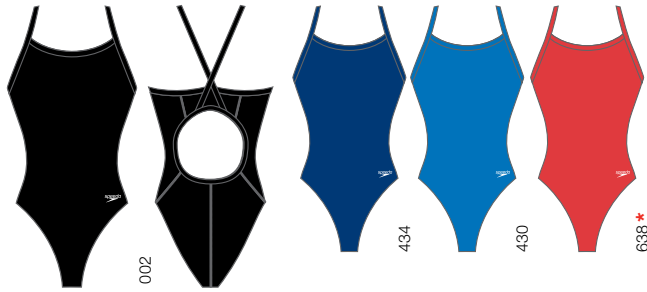

REVOLVE SPLICE JAMMER

ADULT/YOUTH 8051650

SIZES 22, 24, 26, 28, 30, 32, 34, 36, 38

COLORS

Blue 420, Speedo Purple 502, Speedo Orange 847, Speedo Red 601, Speedo Green 320, Speedo Maroon 608, Speedo Black 001, Speedo Navy 434, Sapphire/Gold 977

ADULT/YOUTH \$49.00/A0542

POWERFLEX ECO

78% ECONYL (RECYCLED NYLON)/22% LYCRA® XTRA LIFE SPANDEX

REVOLVE SPLICE BRIEF

ADULT/YOUTH 8051651

SIZES 22, 24, 26, 28, 30, 32, 34, 36, 38

COLORS

Blue 420, Speedo Purple 502, Speedo Orange 847, Speedo Red 601, Speedo Green 320, Speedo Maroon 608, Speedo Black 001, Speedo Navy 434, Sapphire/Gold 977

ADULT/YOUTH \$44.00/A0022

POWERFLEX ECO 78% ECONYL (RECYCLED NYLON)/22% LYCRA® XTRA LIFE SPANDEX

POWER FLEX ECO FLYBACK

ADULT 819006	SIZES 26, 28, 30, 6/32, 8/34, 10/36, 12/38, 14/40
YOUTH 819005	SIZES 6/22, 8/24, 10/26, 12/28
COLORS New Black 002, Speedo Navy 434, New Sapphire 430, True Red 638* (*Adult Only)	ADULT \$64.00/A0023 YOUTH \$64.00/Y0023