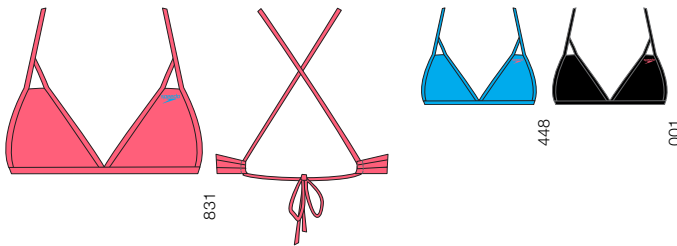

TURNZ TIE BACK TOP

AVAILABLE 5/01

ADULT 7719921

SIZES XS, S, M, L, XL

COLORS

Deep Coral 831, Electric Turq 448, Speedo Black 001

ADULT $29.00/A0541

TRAINING SUITS 53% POLYESTER/47% PBT