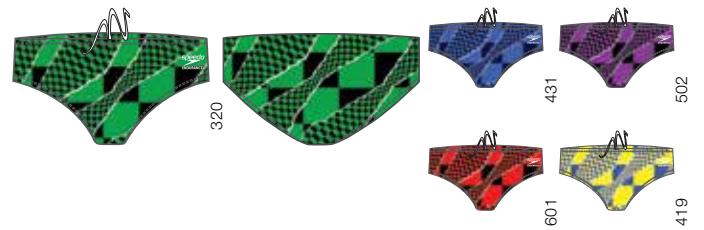

SIZES 20, 22, 24, 26, 28, 30, 6/32, 8/34, 10/36, 12/38, 14/40

ADULT/YOUTH \$84.00/A0024

COLORS

Speedo Green 320, Speedo Blue 431, Speedo Purple 502, Speedo Red 601, Navy/Gold 419

ENDURANCE+

50% POLYESTER/50% PBT

TRENDING FAST JAMMER

NEW

ADULT/YOUTH 7705908

SIZES 22, 24, 26, 28, 30, 32, 34, 36, 38

COLORS

Speedo Green 320, Speedo Blue 431, Speedo Purple 502, Speedo Red 601, Navy/Gold 419

ADULT/YOUTH \$54.00/A0072

ENDURANCE+

50% POLYESTER/50% PBT

TRENDING FAST BRIEF

NEW

ADULT/YOUTH 7705909

SIZES 24, 26, 28, 30, 32, 34, 36, 38

COLORS

Speedo Green 320, Speedo Blue 431, Speedo Purple 502, Speedo Red 601, Navy/Gold 419

ADULT/YOUTH \$44.00/A0022