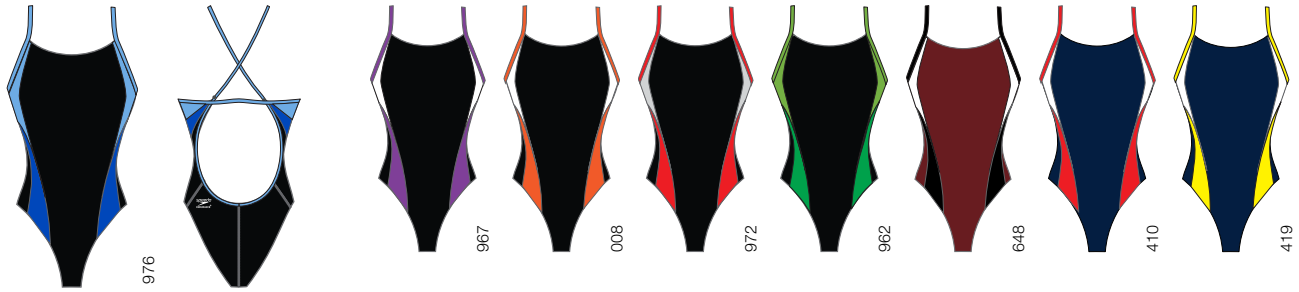

Black/Green 962, Black/Blue 976, Black/Purple 967, Black/Red 972, Black/Yellow 971, Navy/Red 411, Navy/Orange 985, Navy/Gold 419

ENDURANCE+

50% POLYESTER/50% PBT

SPARK SPLICE BRIEF

NEW

ADULT/YOUTH 7705915

SIZES 22, 24, 26, 28, 30, 32, 34, 36, 38

ADULT/YOUTH \$44.00/A0022

COLORS

Black/Green 962, Black/Blue 976, Black/Purple 967, Black/Red 972, Black/Yellow 971, Navy/Red 411, Navy/Orange 985, Navy/Gold 419

ENDURANCE+

50% POLYESTER/50% PBT

LAUNCH SPLICE CROSS BACK

ADULT 8191409
YOUTH 8191408

SIZES 26, 28, 30, 6/32, 8/34, 10/36, 12/38, 14/40
SIZES 6/22, 8/24, 10/26, 12/28

ADULT \$79.00/A0593
YOUTH \$79.00/A0593

COLORS

Black/Blue 976, Black/Purple 967, Black/Orange 008, Black/Red 972, Black/Green 962, Maroon/Black 648, Navy/Red/White 410, Navy/Gold 419