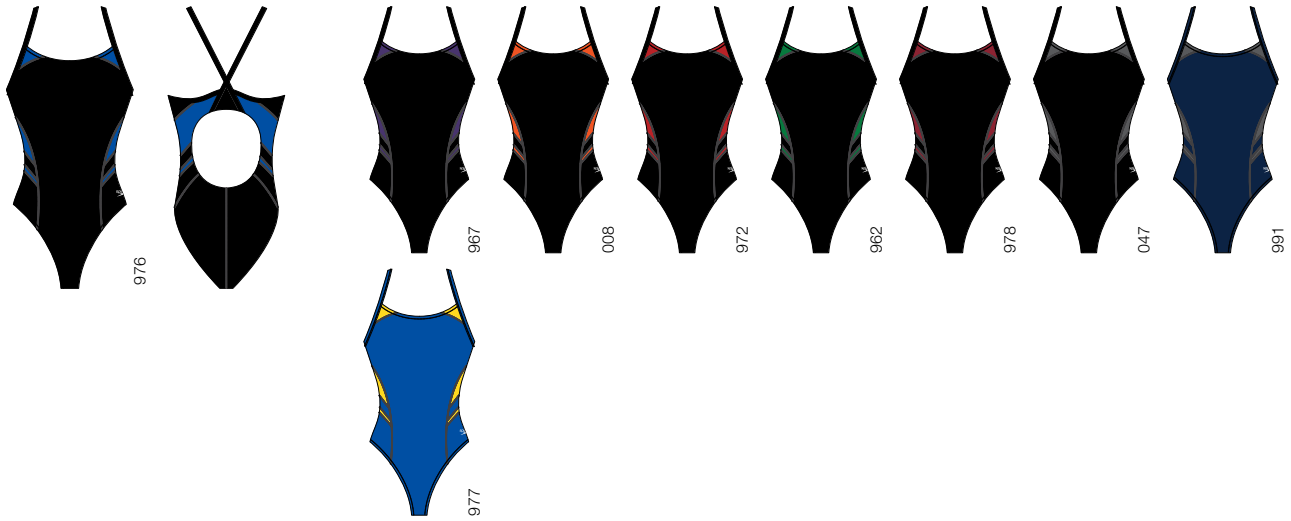

2ND YEAR

ADULT/YOUTH 7705816

SIZES 22, 24, 26, 28, 30, 32, 34, 36, 38

ADULT/YOUTH \$49.00/A0542

COLORS

Speedo Green 320, Speedo Blue 431, Speedo Red 601, Speedo Yellow 722, Blue/Green 421, Navy/Gold 419, Speedo Black 001

POWERFLEX ECO

78% ECONYL (RECYCLED NYLON)/22% LYCRA® XTRA LIFE SPANDEX

HYDRO AMP BRIEF

2ND YEAR

ADULT/YOUTH 7705817

SIZES 24, 26, 28, 30, 32, 34, 36, 38

COLORS

Speedo Green 320, Speedo Blue 431, Speedo Red 601, Speedo Yellow 722, Blue/Green 421, Navy/Gold 419, Speedo Black 001

ADULT/YOUTH \$44.00/A0022

POWERFLEX ECO

78% ECONYL (RECYCLED NYLON)/22% LYCRA® XTRA LIFE SPANDEX

TONE SETTER SPLICE FLYBACK

NEW

ADULT/YOUTH 7719916

SIZES 20, 22, 24, 26, 28, 30, 6/32, 8/34, 10/36, 12/38, 14/40