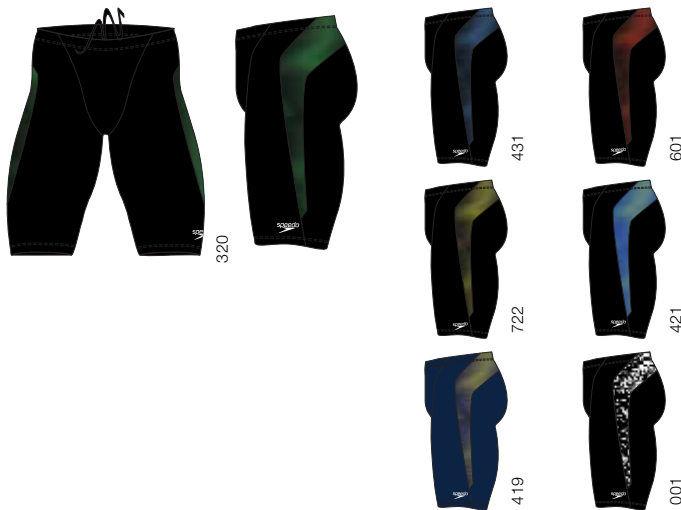

HYDRO AMP JAMMER

2ND YEAR

ADULT/YOUTH 7705816

SIZES 22, 24, 26, 28, 30, 32, 34, 36, 38

ADULT/YOUTH $49.00/A0542

COLORS

Speedo Green 320, Speedo Blue 431, Speedo Red 601, Speedo Yellow 722, Blue/Green 421, Navy/Gold 419, Speedo Black 001

POWERFLEX ECO

78% ECONYL (RECYCLED NYLON)/22% LYCRA® XTRA LIFE SPANDEX