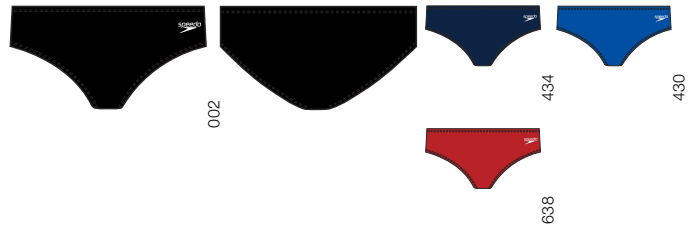

POWERFLEX ECO 78% ECONYL (RECYCLED NYLON)/22% LYCRA® XTRA LIFE SPANDEX

POWER FLEX ECO SUPER PRO

ADULT 819002	SIZES 26, 28, 30, 6/32, 8/34, 10/36, 12/38, 14/40, 16/42, 18/44
YOUTH 819001	SIZES 4/20, 6/22, 8/24, 10/26, 12/28
COLORS New Black 002, Speedo Navy 434, New Sapphire 430	ADULT \$64.00/A0023 YOUTH \$64.00/Y0023

POWERFLEX ECO 78% ECONYL (RECYCLED NYLON)/22% LYCRA® XTRA LIFE SPANDEX

POWER FLEX ECO JAMMER

ADULT 825764	SIZES 30, 32, 34, 36, 38, 40*, 42* (*Colors 002 and 431 only)
YOUTH 825763	SIZES 22, 24, 26, 28
COLORS New Black 002, Speedo Navy 434, New Sapphire 430	ADULT \$44.00/A0022 YOUTH \$44.00/Y0022

POWERFLEX ECO 78% ECONYL (RECYCLED NYLON)/22% LYCRA® XTRA LIFE SPANDEX

POWER FLEX ECO BRIEF

ADULT 70800	SIZES 30, 32, 34, 36, 38, 40
YOUTH 72800	SIZES 22, 24, 26, 28
COLORS New Black 002, Speedo Navy 434, New Sapphire 430, True Red 638	ADULT \$39.00/A0591 YOUTH \$39.00/Y0591

ENDURANCE 53% POLYESTER/47% PBT

THE ONE

ADULT 7719928 **SIZES** 24, 26, 28, 30, 6/32, 8/34, 10/36, 12/38, 14/40

COLORS
Speedo Black 001, Speedo Red 601, Speedo Blue 431, Speedo Navy 434

ADULT \$69.00/A0543