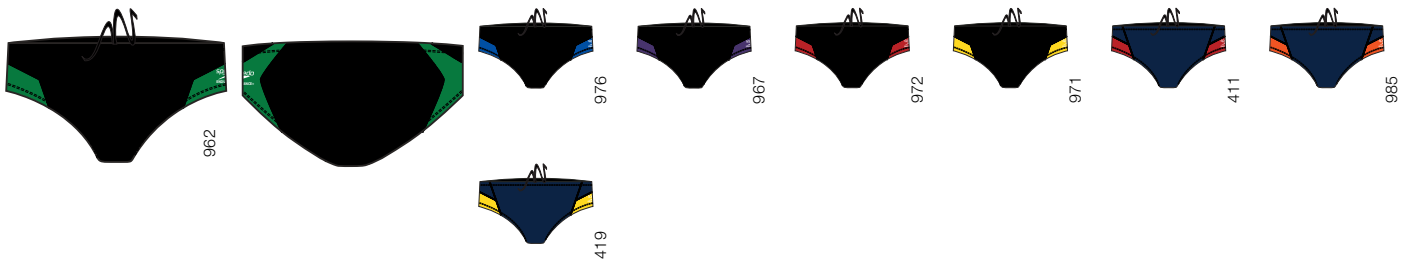

ENDURANCE+

50% POLYESTER/50% PBT

SPARK SPLICE JAMMER

NEW

ADULT/YOUTH 7705914

SIZES 22, 24, 26, 28, 30, 32, 34, 36, 38

ADULT/YOUTH \$54.00/A0072

COLORS

Black/Green 962, Black/Blue 976, Black/Purple 967, Black/Red 972, Black/Yellow 971, Navy/Red 411, Navy/Orange 985, Navy/Gold 419

ENDURANCE+

50% POLYESTER/50% PBT

SPARK SPLICE BRIEF

NEW

ADULT/YOUTH 7705915

SIZES 22, 24, 26, 28, 30, 32, 34, 36, 38