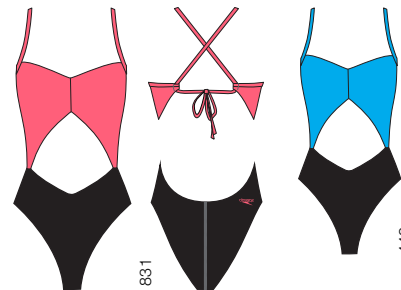

TURNZ HERO BACK 1PC

NEW

AVAILABLE 5/01

ADULT 7719922 SIZES 24, 26, 28, 30, 6/32, 8/34, 10/36, 12/38, 14/40

COLORS Deep Coral 831, Electric Turq 448 ADULT $69.00/A0543