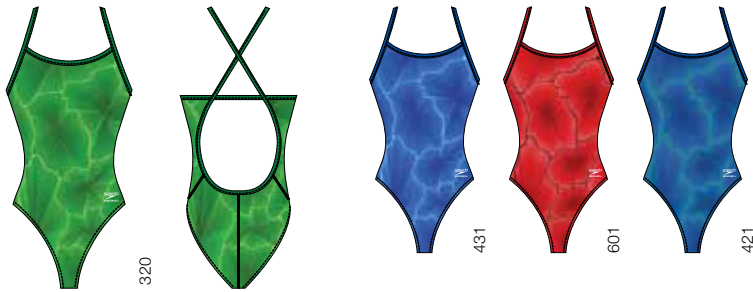

ENDURANCE+

50% POLYESTER/50% PBT

STATIC BOOM CROSS BACK

NEW

ADULT/YOUTH 7719910

SIZES 20, 22, 24, 26, 28, 30, 6/32, 8/34, 10/36, 12/38, 14/40

ADULT/YOUTH $84.00/A0024

COLORS

Speedo Green 320, Speedo Blue 431, Speedo Red 601, Blue/Green 421

ENDURANCE+

50% POLYESTER/50% PBT