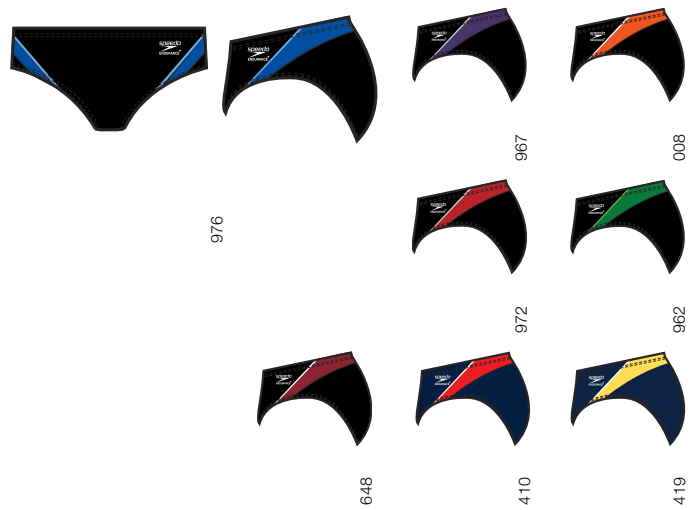

ADULT 8191409
YOUTH 8191408

SIZES 26, 28, 30, 6/32, 8/34, 10/36, 12/38, 14/40
SIZES 6/22, 8/24, 10/26, 12/28

ADULT \$79.00/A0593
YOUTH \$79.00/A0593

COLORS

Black/Blue 976, Black/Purple 967, Black/Orange 008, Black/Red 972, Black/Green 962, Maroon/Black 648, Navy/Red/White 410, Navy/Gold 419

ENDURANCE+

50% POLYESTER/50% PBT

LAUNCH SPLICE JAMMER

ADULT/YOUTH 8051408

SIZES 22, 24, 26, 28, 30, 32, 34, 36, 38

COLORS

Black/Blue 976, Black/Purple 967, Black/Orange 008, Black/Red 972, Black/Green 962, Maroon/Black 648, Navy/Red/White 410, Navy/Gold 419

ADULT/YOUTH \$54.00/A0072

ENDURANCE+

50% POLYESTER/50% PBT

LAUNCH SPLICE BRIEF

ADULT/YOUTH 8051409

SIZES 22, 24, 26, 28, 30, 32, 34, 36, 38

COLORS

Black/Blue 976, Black/Purple 967, Black/Orange 008, Black/Red 972, Black/Green 962, Maroon/Black 648, Navy/Red/White 410, Navy/Gold 419