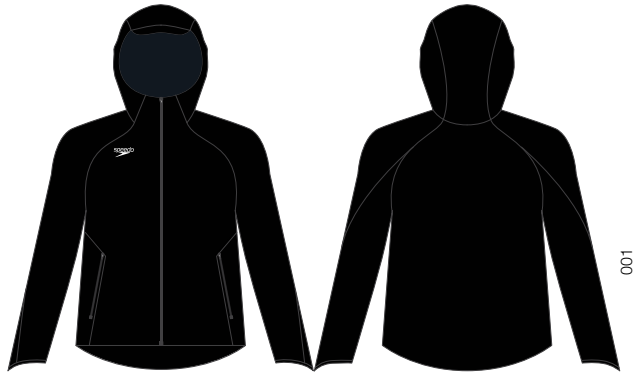

ADULT \$125.00/A0526

- FEATURES**
- Water resistant outer and fleece lined for warmth.
 - Double front zipper.
 - Front fleece lined zip pockets and internal chest zip pocket.
 - Back vent for easy customization.
 - Sizing: XXXS = youth small, XXS = youth medium, XS = youth large, S = adult small, M = adult medium, L = adult large, XL = adult x-large.

TEAM APPAREL

100% POLYESTER

ELITE MALE JACKET

NEW

ADULT 7720902

SIZES S, M, L, XL, XXL

COLORS
Speedo Black 001

ADULT \$80.00/A0004