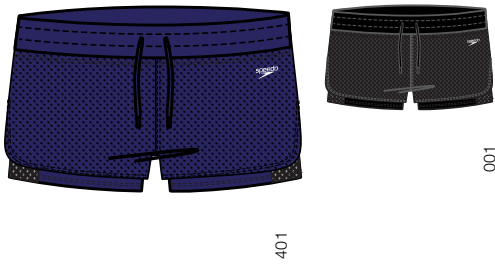

FITNESS 100% POLYESTER

AQUA ELITE HYDRO VOLLEY

ADULT 7723183 **SIZES** 4-14

COLORS
Starry Blue 401, Speedo Black 001

ADULT $48.00/0032

FEATURES

- Turbodri mesh fabric.
- 3.5" inseam
- Compression short
- Great short for dry land training

FITNESS 53% POLYESTER/47% PBT