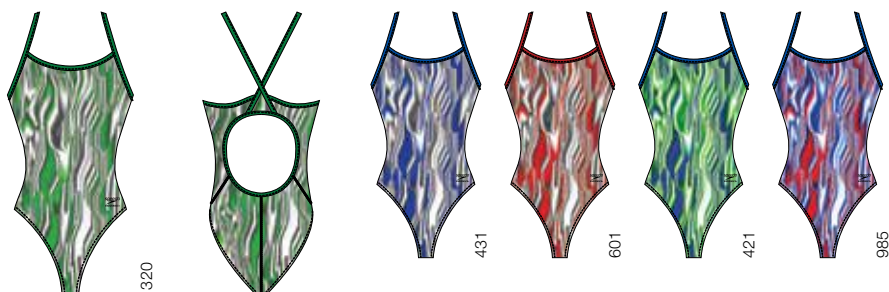

Speedo Green 320, Speedo Blue 431, Speedo Red 601, Speedo Orange 847, Blue/Green 421

ENDURANCE+

50% POLYESTER/50% PBT

NEW

FIERCE FLOW JAMMER

ADULT/YOUTH 7705902

SIZES 22, 24, 26, 28, 30, 32, 34, 36, 38

ADULT/YOUTH \$54.00/A0072

COLORS

Speedo Green 320, Speedo Blue 431, Speedo Red 601, Speedo Orange 847, Blue/Green 421

ENDURANCE+

50% POLYESTER/50% PBT

LIQUID VELOCITY FLYBACK

NEW

ADULT/YOUTH 7719904

SIZES 20, 22, 24, 26, 28, 30, 6/32, 8/34, 10/36, 12/38, 14/40