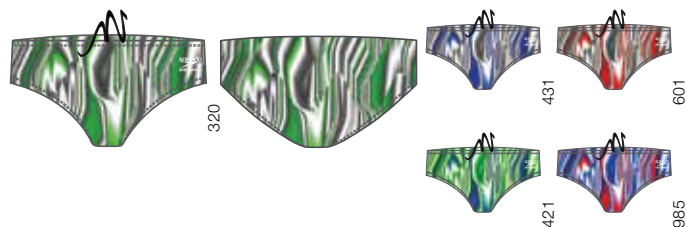

SIZES 22, 24, 26, 28, 30, 32, 34, 36, 38

COLORS

Speedo Green 320, Speedo Blue 431, Speedo Red 601, Blue/Green 421, Red/White/Blue 985

ADULT/YOUTH \$54.00/A0072

ENDURANCE+

50% POLYESTER/50% PBT

LIQUID VELOCITY BRIEF

NEW

ADULT/YOUTH 7705905

SIZES 24, 26, 28, 30, 32, 34, 36, 38

COLORS

Speedo Green 320, Speedo Blue 431, Speedo Red 601, Blue/Green 421, Red/White/Blue 985

ADULT/YOUTH \$44.00/A0022

ENDURANCE+

50% POLYESTER/50% PBT