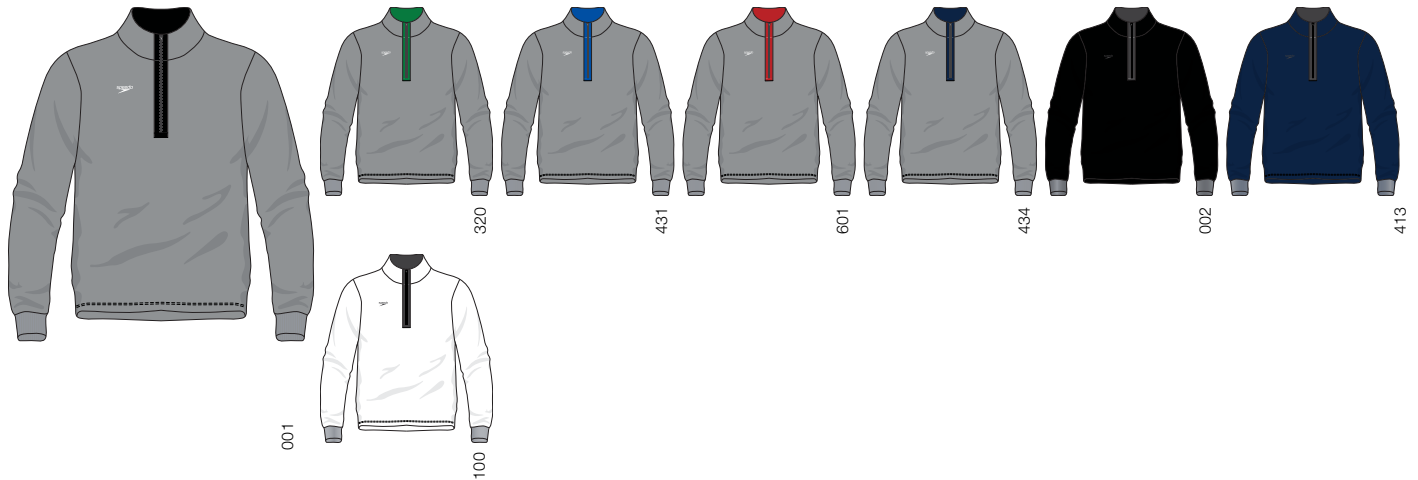

3/4 ZIP PULL OVER

ADULT 7720800

SIZES XS, S, M, L, XL, XXL

ADULT $54.00/A0072

COLORS

Speedo Black 001, Speedo Green 320, Speedo Blue 431, Speedo Red 601, Speedo Navy 434, New Black 002, New Navy 413, White 100

FEATURES

- Brushed inside for added warmth.
- Color tipped locking zipper.