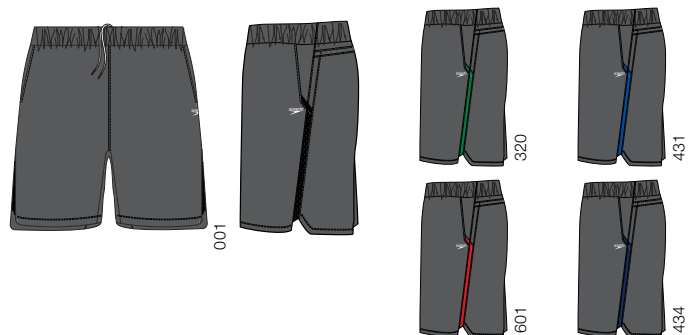

MALE TEAM SHORT

ADULT 7720802 **SIZES** S, M, L, XL

COLORS
Speedo Black 001, Speedo Green 320, Speedo Blue 431, Speedo Red 601, Speedo Navy 434

ADULT $34.00/A0071

FEATURES

- 4- way stretch fabric.
- Drawstring at waist.
- Breathable mesh insets at inseam.
- Color mesh insets at side seams.
- Side pockets.
- Back zipper pocket.