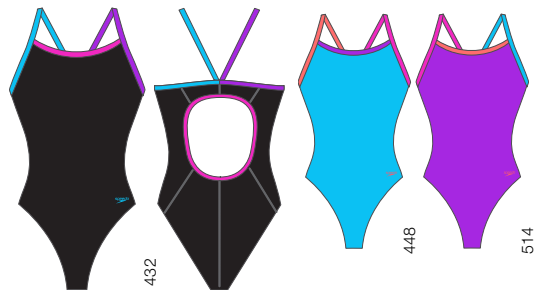

FLIPTURNS SOLID PROPEL BACK

TRAINING SUITS

82% POLYESTER/18% SPANDEX