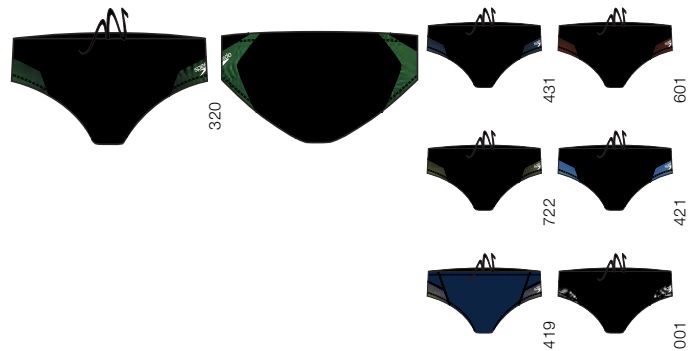

HYDRO AMP BRIEF

2ND YEAR

ADULT/YOUTH 7705817

SIZES 24, 26, 28, 30, 32, 34, 36, 38

COLORS

Speedo Green 320, Speedo Blue 431, Speedo Red 601, Speedo Yellow 722, Blue/Green 421, Navy/Gold 419, Speedo Black 001

ADULT/YOUTH $44.00/A0022