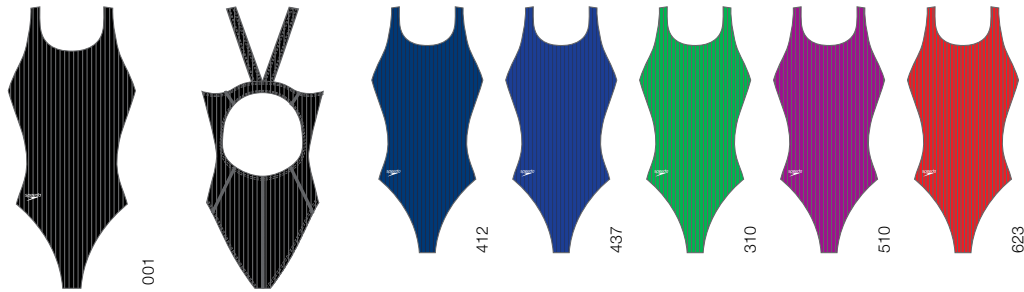

POWERPLUS 79% NYLON/21% LYCRA® SPANDEX

POWER PLUS KNEESKIN

FINA APPROVED

ADULT 8191441 SIZES 26, 28, 30, 6/32, 8/34, 10/36, 12/38, 14/40
YOUTH 8191440 SIZES 4/20, 6/22, 8/24, 10/26, 12/28

COLORS Speedo Black 001, Black/Sapphire 969, Black/Green 962, Black/True Red 996 ADULT \$99.00/A0594
YOUTH \$99.00/Y0594

- FEATURES**
- Bonded comfort straps provide stretch and comfort.

POWERPLUS 71% NYLON/29% LYCRA® SPANDEX

POWER PLUS PRIME JAMMER

NEW

FINA APPROVED

ADULT/YOUTH 7725800 SIZES 20, 22, 24, 26, 28, 30, 32, 34, 36

COLORS Speedo Black 001, Voyage Blue 420 ADULT/YOUTH \$120.00/A0006

- FEATURES**
- Power Plus has excellent shape retention and provides muscle-stabilizing compression.
 - Engineered seams to stabilize and engage leg muscles through kick, starts, and turns.

AQUABLADE

80% POLYESTER/20% LYCRA® SPANDEX

AQUABLADE RECORDBREAKER

ADULT 719040
YOUTH 719039

SIZES 32, 34, 36, 38, 40
SIZES 18, 20, 22, 24, 26, 28, 30

ADULT \$89.00/A0544
YOUTH \$89.00/Y0544

COLORS
Speedo Black 001, Navy 412, Royal Blue 437, True Green 310, Electric Purple 510, US Red 623