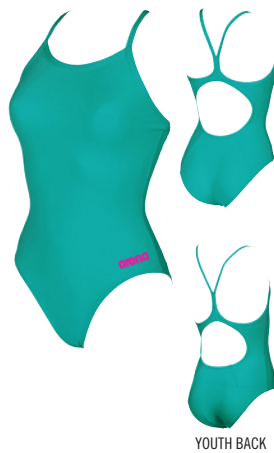

## MAST LIGHT TECH BACK ONE-PIECE

ADULT: 28167 | YOUTH: 23758 | MSRP: \$68.00

-  45 red
-  649 persian green/aphrodite
-  476 fluo red/soft green
-  75 navy
-  72 royal
-  55 black
-  61 leaf
-  91 fresia rose
-  311 mango/white
-  911 plum/white

## MASTER LIGHT DROP BACK ONE-PIECE

ADULT: 59132 | YOUTH: 59107 | MSRP: \$68.00

-  649 persian green/aphrodite
-  476 fluo red/soft green
-  45 red
-  75 navy
-  72 royal
-  55 black
-  61 leaf
-  91 fresia rose
-  311 mango/white
-  911 plum/white

## MADISON SWIM PRO BACK ONE-PIECE

ADULT: 28489 | YOUTH: 59120 | MSRP: \$65.00

-  476 fluo red/soft green
-  649 persian green/aphrodite
-  45 red
-  75 navy
-  72 royal
-  55 black
-  61 leaf
-  91 fresia rose
-  311 mango/white
-  911 plum/white