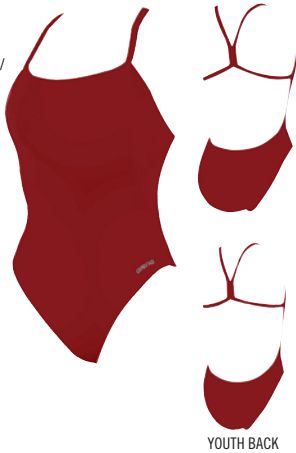

## MAST LIGHT TECH BACK ONE-PIECE

ADULT: 28167 | YOUTH: 23758 | MSRP: \$68.00

-  45 red
-  649 persian green/aphrodite
-  476 fluo red/soft green
-  75 navy
-  72 royal
-  55 black
-  61 leaf
-  91 fresia rose
-  311 mango/white
-  911 plum/white